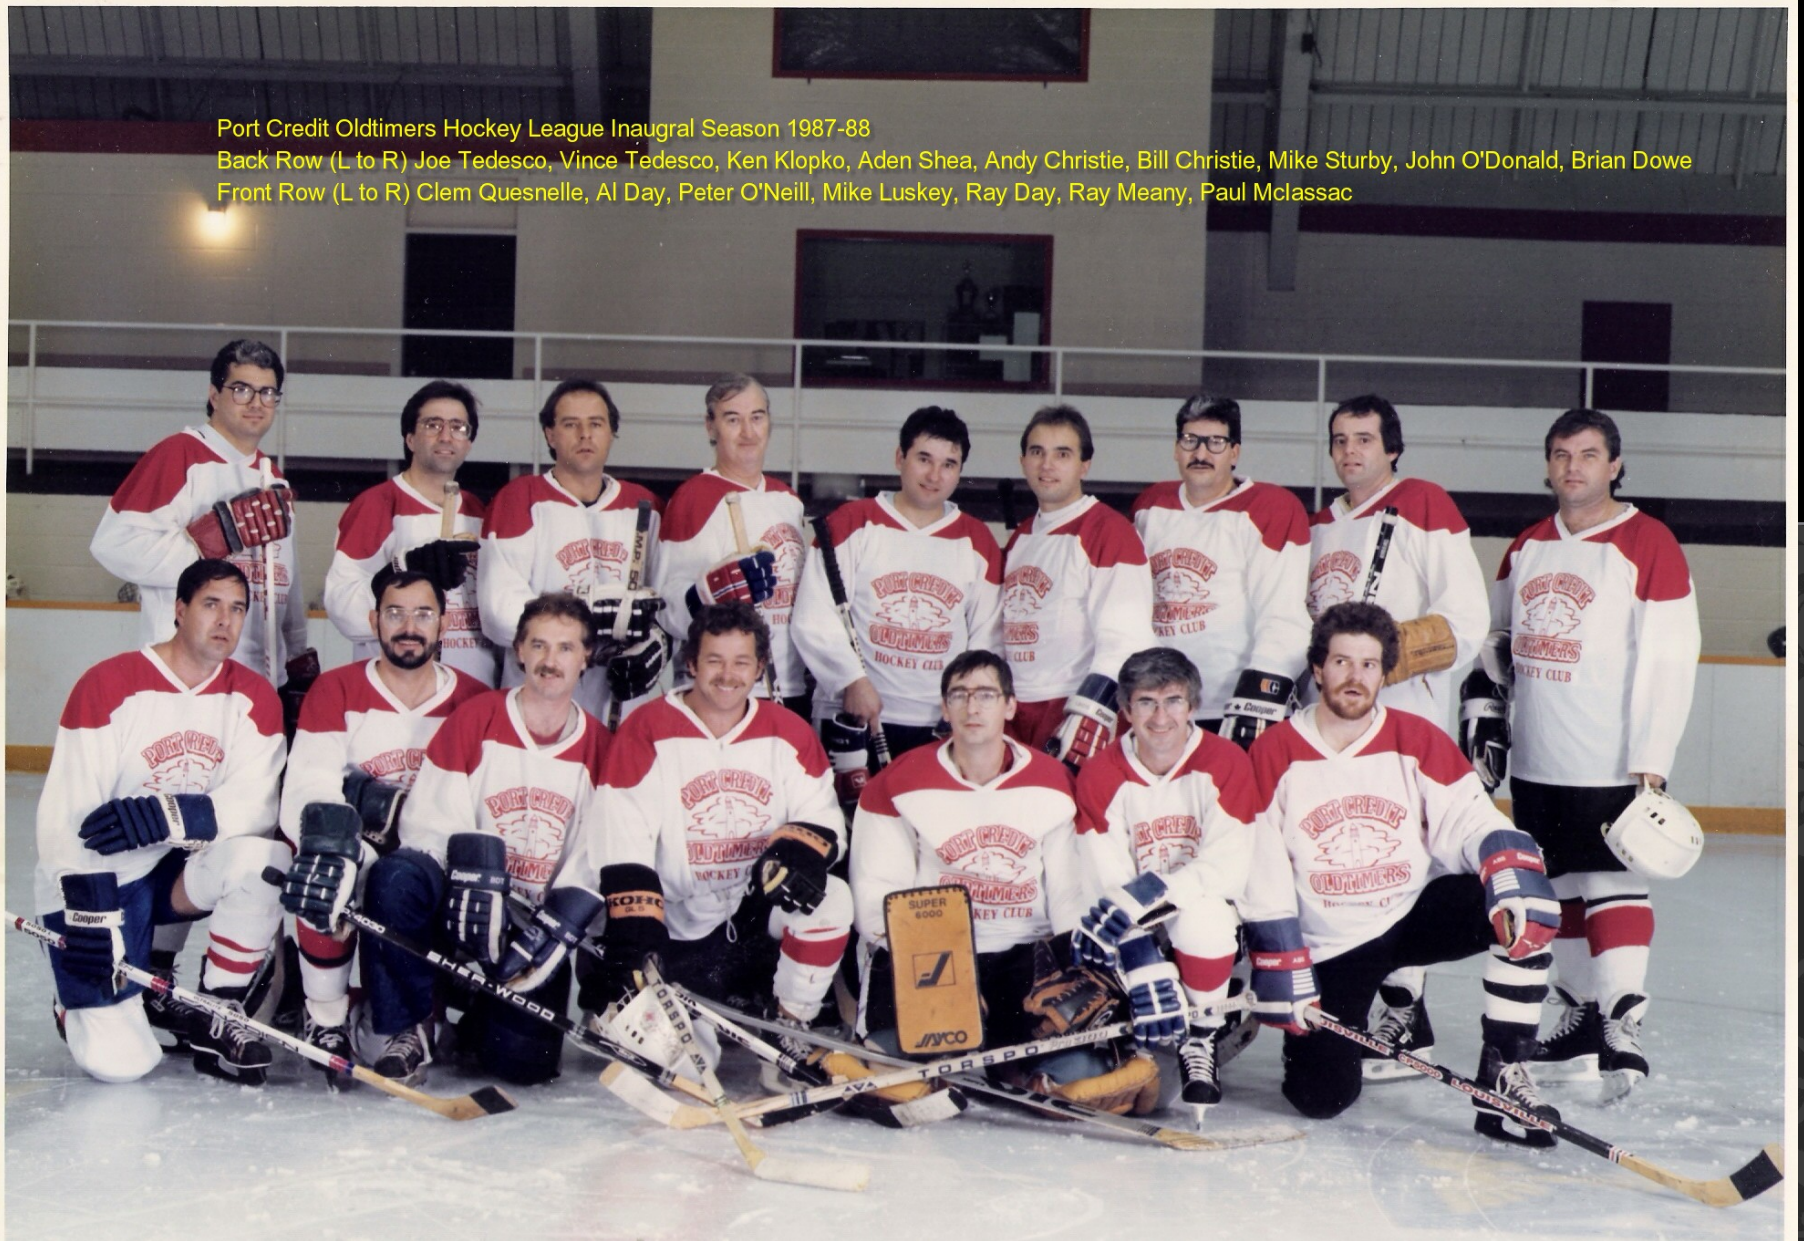

THE ORIGINAL 4 TEAMS

1987

Port Credit Oldtimers Hockey League Inaugural Season 1987-88

Back Row (L to R) Mike Hamel, Wally Sudeyko, Brian Ward, Andy Hansen, Ernie Weese, Pete Couteau, Reid Walker, Fraser Hancock

Front Row (L to R) John Samcoe, Bill Cardner, Bob Caulfield, Doug Collier, Steve Lapierre, Bill Onukywyycz, Mike Rowntree

Port Credit Oldtimers Hockey League Inaugural Season 1987-88

Back Row (L to R) Len Kelly, Norm Cournoyer, Gord Keating, Bill Demytruk, Tim Kennedy, Dave Travers, Dave Sawyer, Bobby Kennedy
Front Row (L to R) Max Letham, Wayne McDonald, Louis Tona, Jack Whiteford, Mat Mastermarino, Pat Calandrella

Port Credit Oldtimers Hockey League Inaugural Season 1987-88

Back Row (L to R) Joe Tedesco, Vince Tedesco, Ken Klopko, Aden Shea, Andy Christie, Bill Christie, Mike Sturby, John O'Donald, Brian Dowe
Front Row (L to R) Clem Quesnelle, Al Day, Peter O'Neill, Mike Luskey, Ray Day, Ray Meany, Paul Mclassac

Port Credit Oldtimers Hockey League Inaugural Season 1987-88

Back Row (L to R) Brian Ouderkirk, Greg Pruden, Paul Lawrence, Stuart Simms, Roy Cormier, Kelly Callaghan, Bernie McKinnon

Middle Row (L to R) Ed Malone, Bob Westlake, Rene Riopel